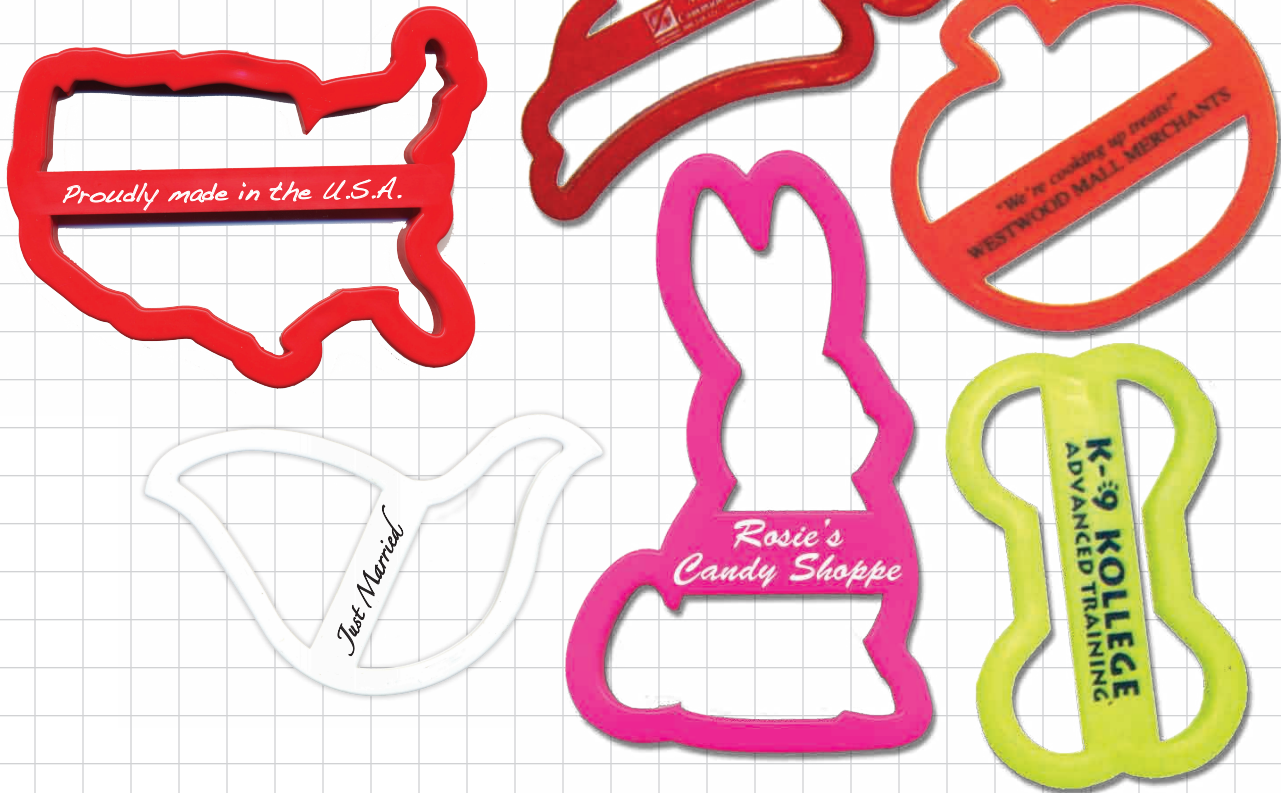

COOKIE CUTTERS

6 Popular Shapes

Custom Shapes Available. Call for Pricing.

Product	Product Dimensions	Imprint Area	Color
#310 Santa Hat	4 7/8"W	3/8"H x 2 1/4"W	red
#340 Pumpkin	3 1/4"H	1/2"H x 3"W	orange
#347 U.S.A.	4 3/4"W	1/4"H x 3"W	red, white, blue
#350 Bunny	5 1/2"H	1/2"H x 1 1/2"W	hot pink
#360 Bone	4 3/8"W	1/2"H x 3"W	yellow, white
#370 Dove	4 3/8"W	3/8"H x 1 1/2"W	white

Standard	200	600	1200	2400	5000
Screen Charge \$40.00 (G)	.86	.57	.53	.48	.45 (5C)

Pack/Wt: Bulk
8 lb./ctn of 200

Additional Colors: add \$40.00 (G)
set up plus \$.30 (G) per color
Call for Pricing on Custom Shapes.

Pantone Color Match: \$35.00 (G)

MADE IN THE USA